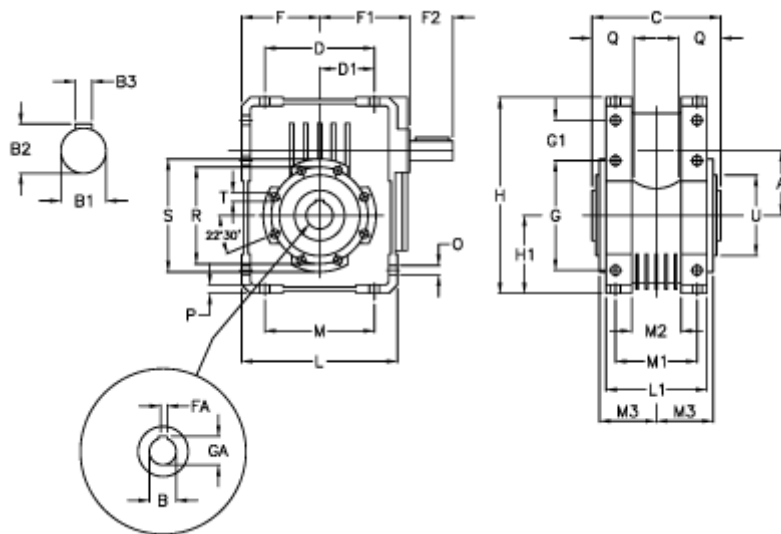

Article number: 3922110023700

Description: Worm gear with solid input shaft
W 110U-23-HS unassembled

Measures

A = 110.10	Description = W 110U-xx-HS	H = 308.0	O = 14.0
B = 42	F = 125.0	H1 = 125.0	P = 14
B1 = 25	F1 = 157.0	L = 250	Q = 45
B2 = 28.0	F2 = 60	L1 = 143	R = 165
B3 = 8	FA = 12	M = 184	S = 200
C = 155	G = 184	M1 = 115	T = M12x19
D = 174.0	G1 = 58.0	M2 = 69	U = 130
D1 = 82.0	GA = 45.3	M3 = 73.0	